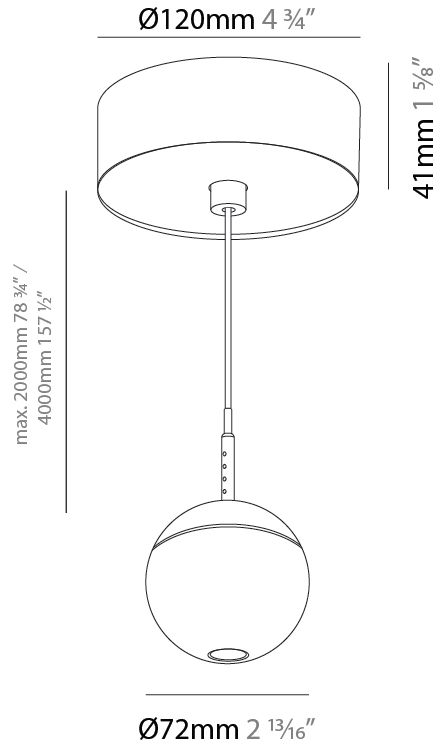

PHYSICAL

Shape: Round
Diameter (mm): 72
Diameter (in): 2 ¹³/₁₆
Height (mm): 72
Height (in): 2 ¹³/₁₆
Ceiling Thickness (mm): 1 - 25
Ceiling Thickness (in): 1/16 - 1
Fixture Finish: SHP / CLO / WST / GND / HPK / TER / ICB / NOP / GRV / MLK / WSY / POC / MOS / SKG / SLT / ELO / SWI / SOC / GRP / CHL / RAV / POS / SPE / SUC / GAR
Accent Finish: OPL / YEL / ORA / RED / BLU / GRN
Fixture Material: Glass / Aluminum
Cable Details: 2000mm/78 3/4" or 4000mm/157 1/2" Cable - Color Options: Black / White / Orange / Red / Green
Cut-out Measurements: 68mm / 2 11/16"

ELECTRICAL

Lamp Type: LED (Zhaga Standard)
Input Wattage (W): 6.6
Total Output Wattage (W): 6
Dimming: Tri-Mode (Non-Dimming and Phase Dimming (120Vac only) and 0-10V Dimming)
Driver Included: No
Driver Location: Remote
Driver Type: Constant Current - Universal
Driver Class: Class 2
Housing: ENCP3 w/Quick Connect
Input Voltage (V): 120 - 277
Constant Current (MA): 500

LED

Number of LEDs: 1
Color Temperature (°K): 2700 / 3000 / 3500 / 4000
Max. Delivered Lumen (lm): 330 / 350 / 369 / 379
Nominal Lumen (lm): 460 / 487 / 514 / 528
CRI: >90 CRI
Lamp Life (hrs): 50000

OPTICAL

Beam Angle: 32 / 58

RATINGS AND CERTIFICATIONS

Certified By: Certified for North American Standards
IP rating: IP20